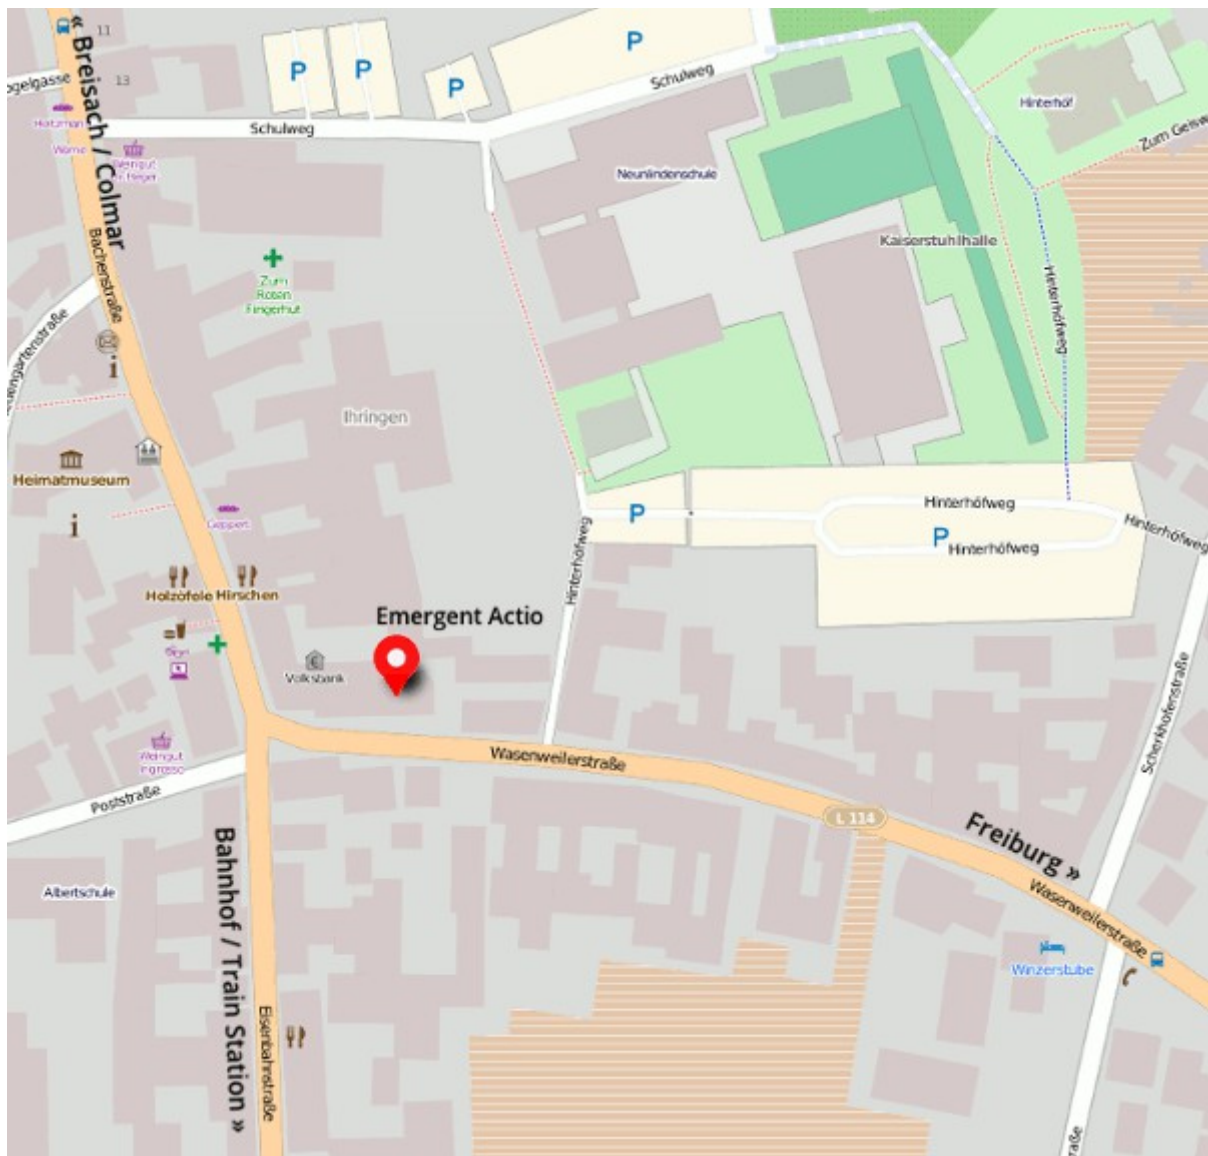

Travel Directions

Address: Emergent Actio KG
Wasenweiler Str. 3, 79241 Ihringen, Germany

Tel.: +49 7668 99606 49

Link: [Google Maps](#)

Location: Our office is located at the center of Ihringen. It can be reached easily by car or train. You will find the entrance to our office at the **right side of the Volksbank building**.

© OpenStreetMap-Mitwirkende

Parking: Parking space in front of our office is very limited. A large free-of-charge parking lot can be found 100m from the building. (access from Scherkhofenstraße / Hinterhöfeweg).

By car: Motorway A5 from direction **Frankfurt, Karlsruhe or Basel / Switzerland:**

Leave the motorway at the exit „Freiburg Mitte“ into direction Umkirch / Breisach / Colmar. Then follow the road (B31a) in direction Breisach / Colmar.

Motorway A35 in France from direction **Strasbourg / France or Basel / Switzerland:** Leave the motorway at the exit 25 „Colmar Sud“ in direction Neuf-Breisach / Freiburg. At Breisach you will reach a traffic circle. Leave the circle in direction Ihringen (L114).