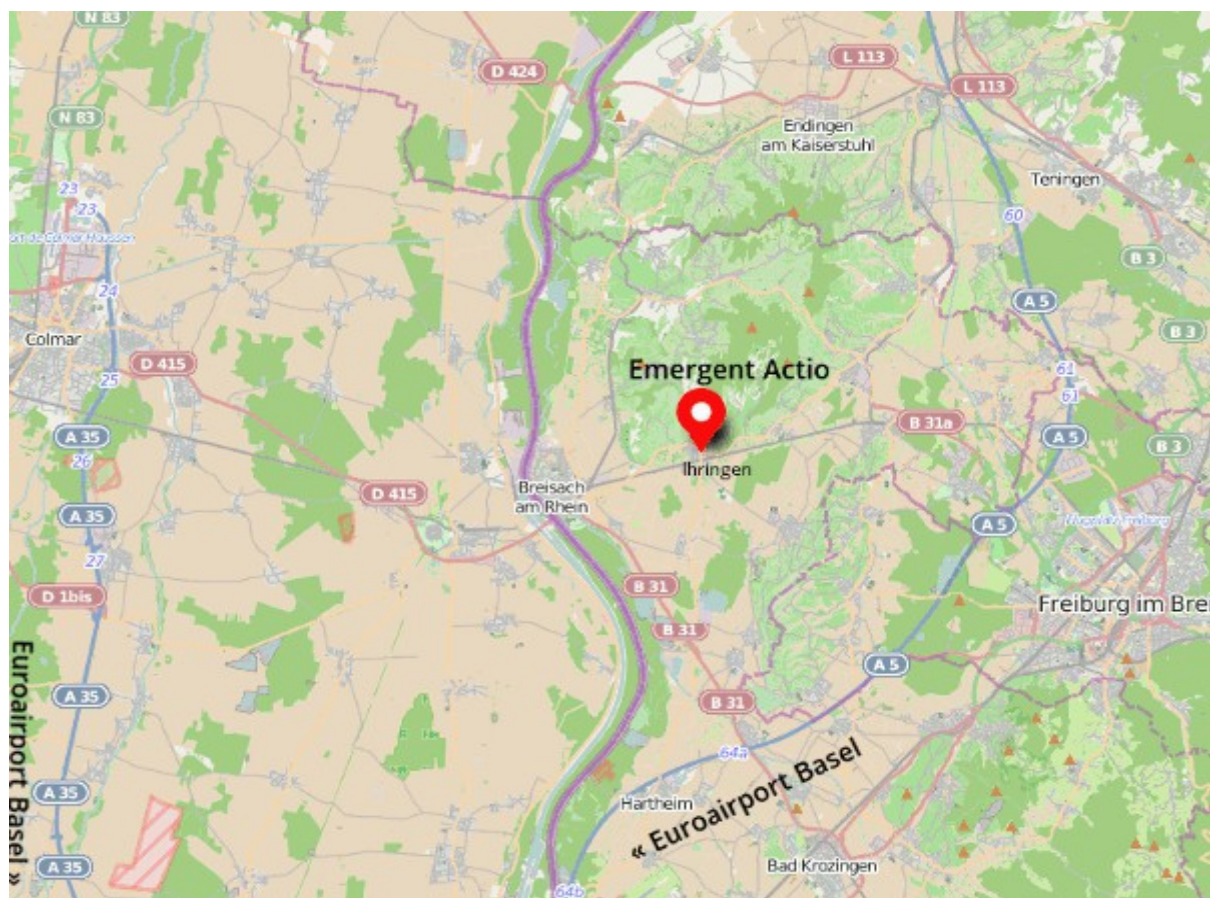

By car: Motorway A5 from direction **Frankfurt, Karlsruhe or Basel / Switzerland:**

Leave the motorway at the exit „Freiburg Mitte“ into direction Umkirch / Breisach / Colmar. Then follow the road (B31a) in direction Breisach / Colmar.

Motorway A35 in France from direction **Strasbourg / France or Basel / Switzerland:** Leave the motorway at the exit 25 „Colmar Sud“ in direction Neuf-Breisach / Freiburg. At Breisach you will reach a traffic circle. Leave the circle in direction Ihringen (L114).

By train / public transport: Freiburg main station can be reached by high speed trains (ICE). At Freiburg main station please use the „Breisgau-S-Bahn“ train in direction Breisach and leave at Ihringen. From Ihringen station it's a 3 minutes walk to our office.

Links: [Deutsche Bahn](#) | [Timetable Breisgau-S-Bahn](#)

By airplane: When traveling within Europe, please consider a flight to Euroairport Basel (e.g EasyJet connections to many european cities). There is a bus connection from Basel airport to Freiburg main station. The bus station can be found at the French part of Basel airport. In case of slow bus connections, please let us know – we will pick you up.

Links: [Euroairport Basel](#) | [Timetable Airport Bus](#)

For long distance flights, we recommend Frankfurt/Main airport. There is a high speed train connection from Frankfurt Airport directly to Freiburg main station (app. 2 hours)

Links: [Frankfurt Airport](#) | [Deutsche Bahn](#)

© OpenStreetMap-Mitwirkende